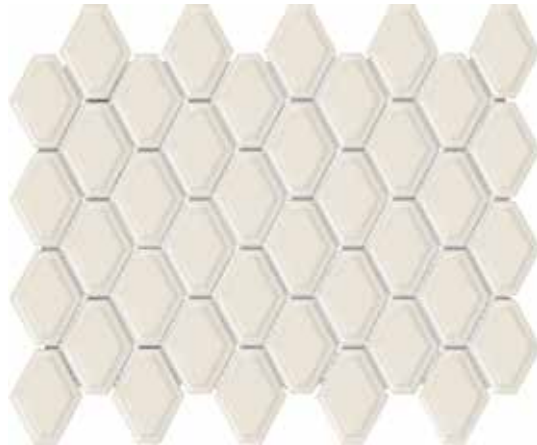

## SOHO GLAZED CERAMIC AND PORCELAIN TILE

3/4" SOHO BISCUIT GLOSSY PENNY ROUND PORCELAIN MOSAICS 51-031

1" x 3" SOHO BISCUIT GLOSSY MINI BRICK PORCELAIN MOSAICS 51-061

SOHO BISCUIT GLOSSY ARABESQUE PORCELAIN MOSAICS 51-041